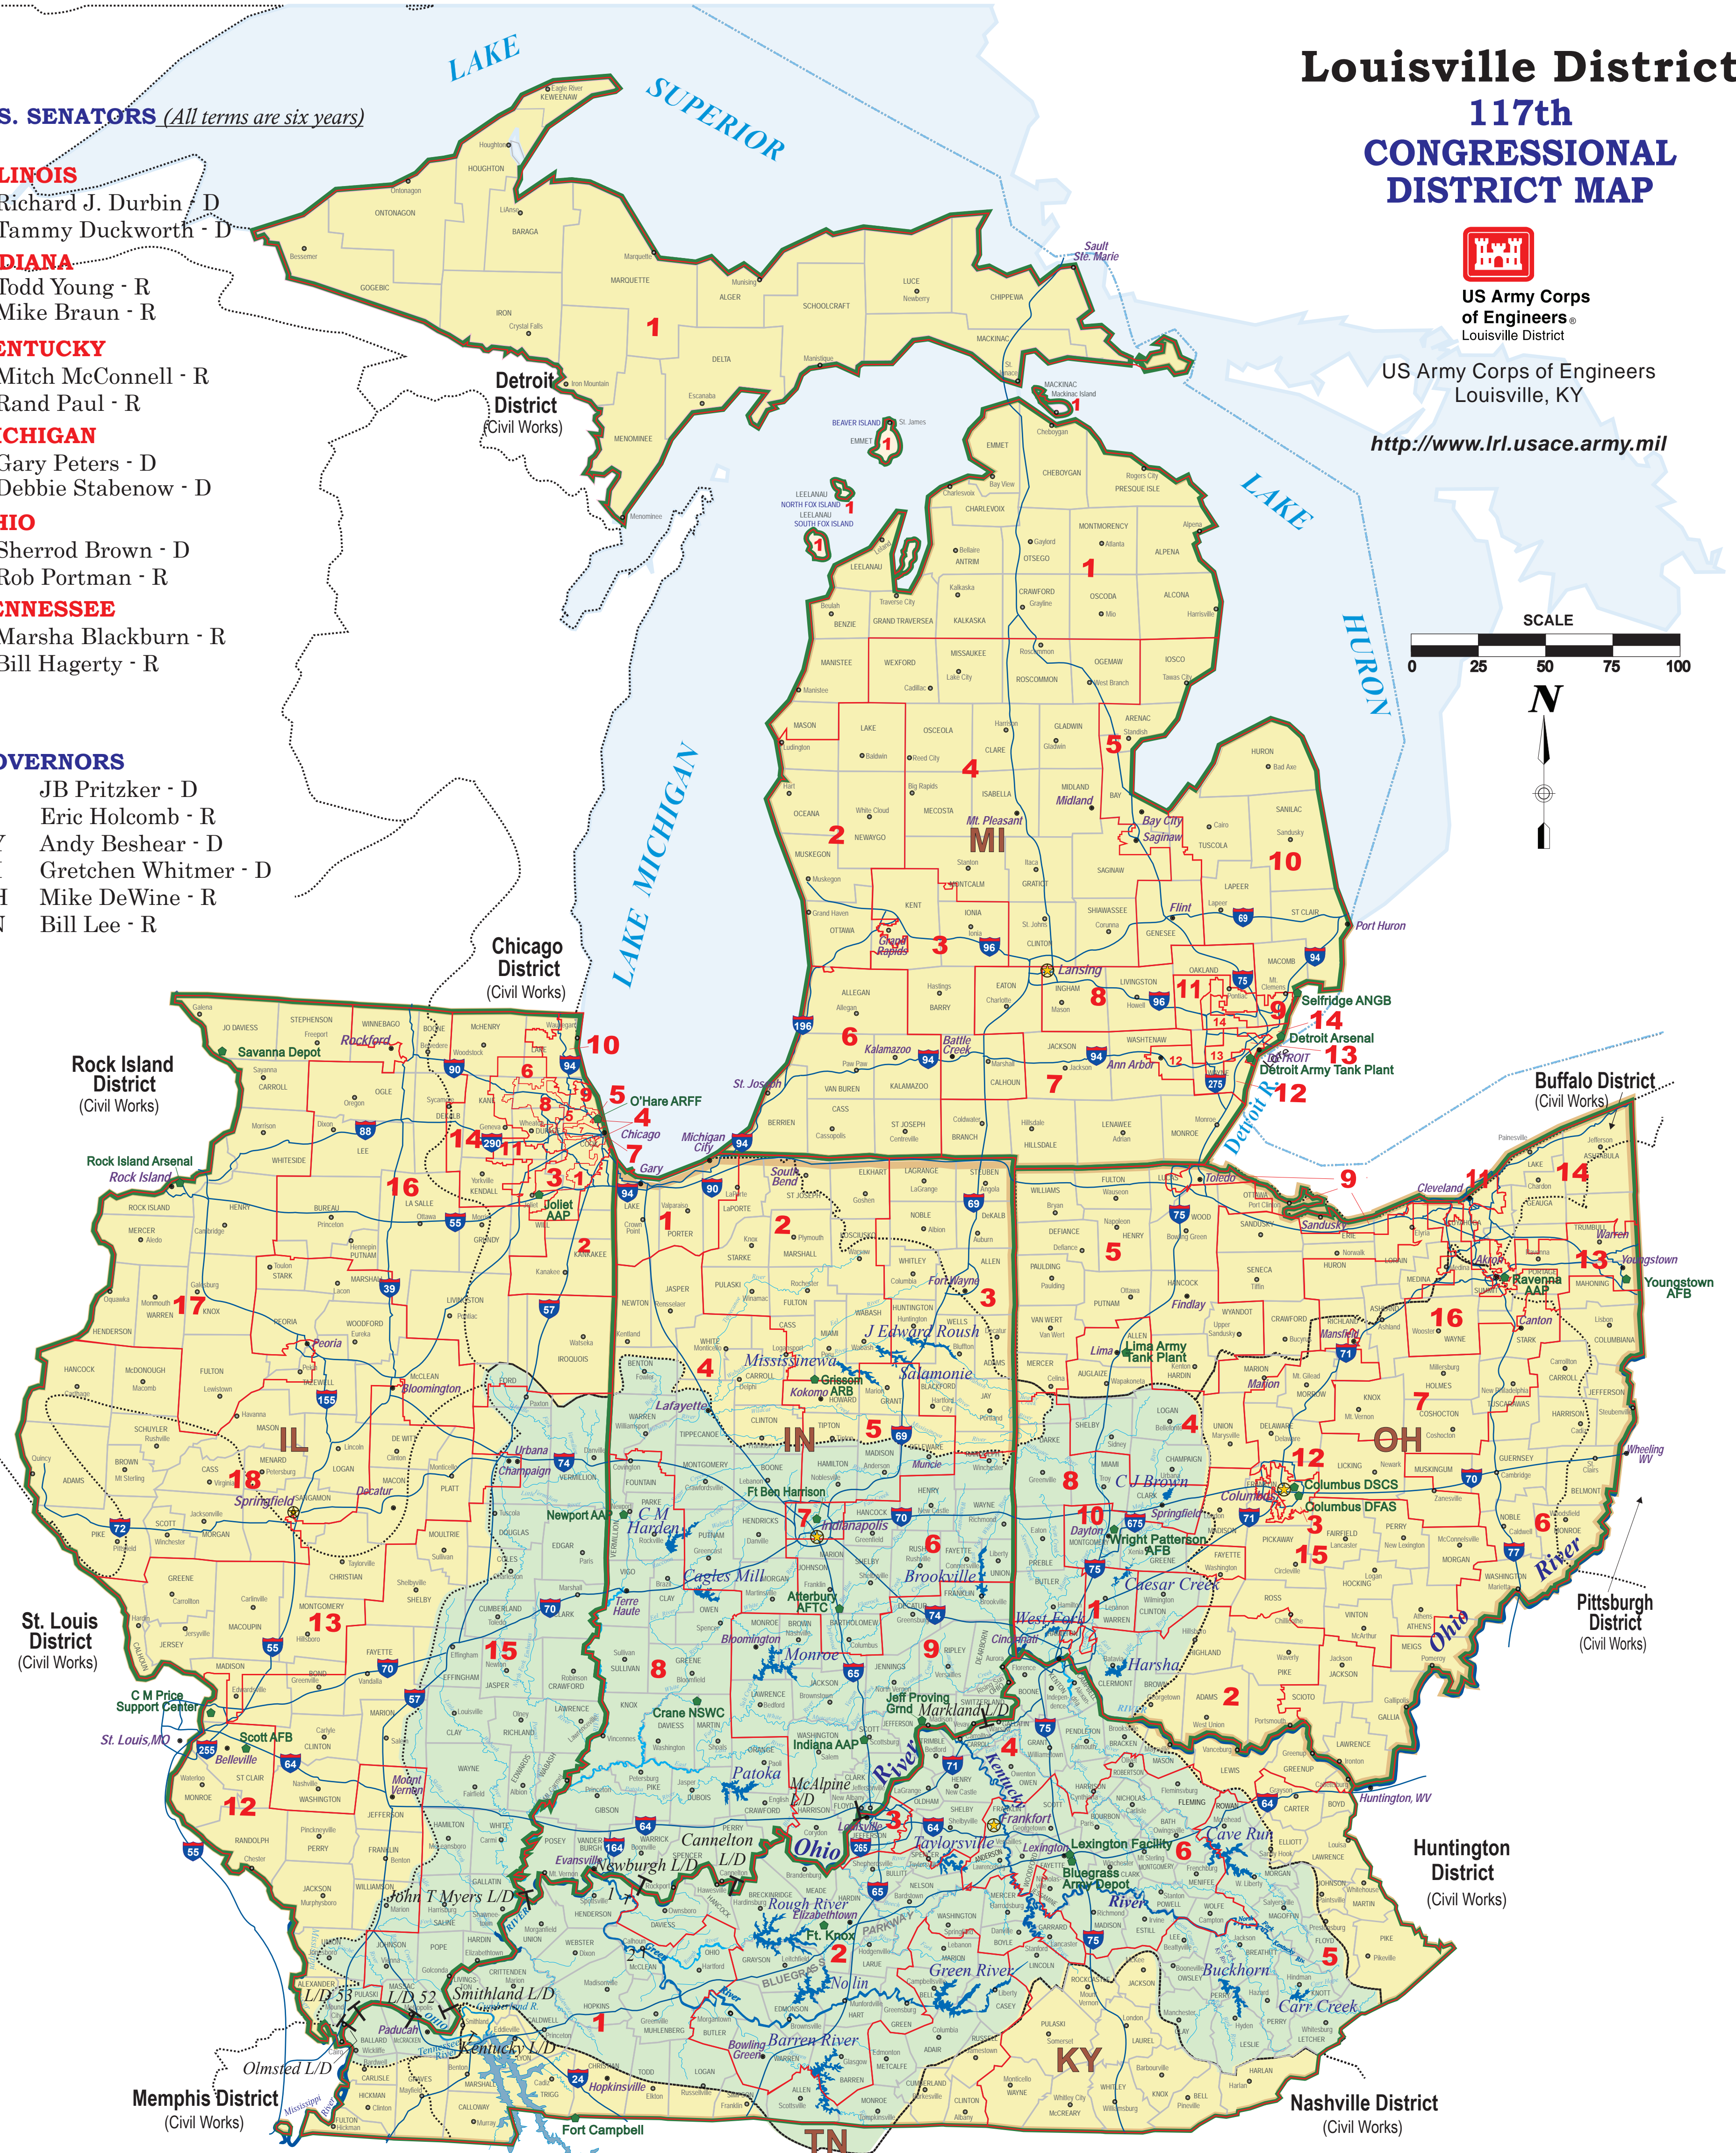

Louisville District

117th CONGRESSIONAL DISTRICT MAP

US Army Corps of Engineers®
Louisville District

US Army Corps of Engineers
Louisville, KY

<http://www.lrl.usace.army.mil>

U.S. SENATORS (All terms are six years)

ILLINOIS
Richard J. Durbin - D
Tammy Duckworth - D

INDIANA
Todd Young - R
Mike Braun - R

KENTUCKY
Mitch McConnell - R
Rand Paul - R

MICHIGAN
Gary Peters - D
Debbie Stabenow - D

OHIO
Sherrod Brown - D
Rob Portman - R

TENNESSEE
Marsha Blackburn - R
Bill Hagerty - R

GOVERNORS

IL JB Pritzker - D
IN Eric Holcomb - R
KY Andy Beshear - D
MI Gretchen Whitmer - D
OH Mike DeWine - R
TN Bill Lee - R

U.S. REPRESENTATIVES

ILLINOIS by District

- Adjacent COE Civil District
- 117th Congress District Boundary
- State Boundaries
- County Boundary
- ★ State Capital
- ⊙ County Seat
- ⊙ City of Interest/Seat
- ★ Military Project

- Civil Works, Military & Environmental Projects
- Military & Environmental Projects